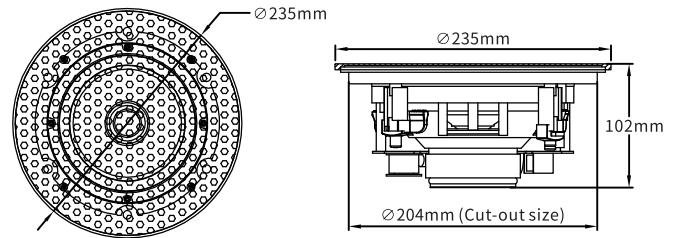

■ Dimensions

■ Safety Instructions

To avoid electric shock, overheat, fire, radiation, explosion, mechanical risk and injury or property loss due to improper use, please read and observe the following items before use:

1. Please check if the power of the connected equipment matches with that of this product before operation. Adjust the volume to proper level during operation. Do not operate at over-power or high-volume level for extended time to avoid product malfunction or hearing impairment.
2. If there is any abnormality during use (e.g., smoke, strange odor), please kill the power switch and unplug from power source, then send the product to the local dealer for repair.
3. Keep this product and its accessories in a dry and ventilated area. Do not store in a humid or dusty area for extended time. Keep away from fire, rain, liquid intrusion, bumping, throwing, vibrating, or from blocking any ventilation openings, to prevent malfunction.
4. The product must, when installed on walls or ceilings, be fixed firmly in place at adequate strength to prevent from falling.
5. Please abide by safety rules during operation. Do not use the product in places prohibited by laws or regulations to avoid accident.