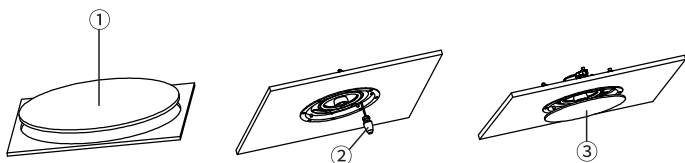

■ Standard Configuration

EBS-630×1
User Manual×1

■ Applications

BGM in hotel/restaurant/building/conference center.

■ Technical Specifications

- Rated Power: 60W (AES)
- Rated Impedance: 8Ω
- Frequency Response (±3dB): 52Hz-20kHz
- Sensitivity (1W/1M): 87dB
- Coverage Angle: H110°*V110°
- Max SPL: 102dB
- Crossover: two-way, passive
- Crossover Frequency: 3000Hz
- Installation Method: flush in-built
- Cut-out Size: ø204mm circle
- Installation Depth: 102mm
- Connection: push release terminal (IN: red+, black-)
- Enclosure: ABS plastic
- Finish: white
- HF: 1" tweeter, silk dome, Nd magnet, 360° rotatable angle
- LF: 6.5" driver * 1, 28mm voicecoil, 80mm magnet, PP composite cone + NBR surround
- Dimensions: ø235mm*H102mm
- Net Weight: 1.4Kg

■ Installation

- ① Use the cardboard to cut an opening, at 204mm outer diameter.
- ② Turn clockwise to tighten the 4 screws around the speaker frame; Turn counterclockwise to loosen them for speaker removal.
- ③ Attach the metal grille on top of the installed speaker.