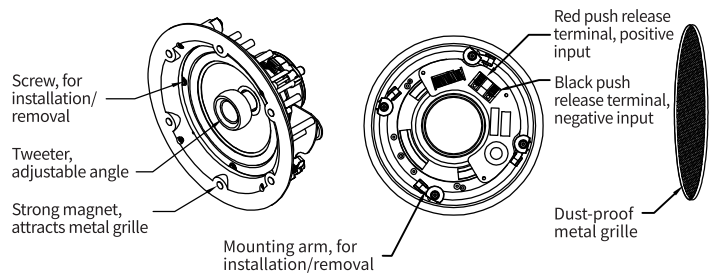

■ Illustration